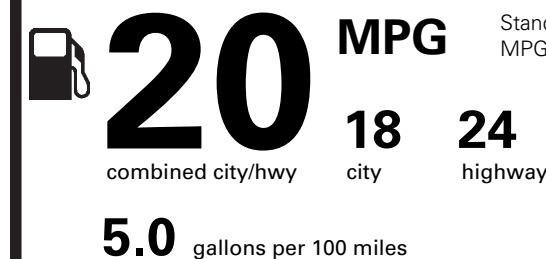

Go Further

ford.com

VEHICLE DESCRIPTION

EXPLORER

LG B39493

2020 EXPLORER PLATINUM 4WD
119" WHEELBASE
3.0L ECOBOOST V6 ENGINE
10-SPEED AUTO TRANSMISSION

EXTERIOR
RAPID RED MET TINTED CC
INTERIOR
LT SNDSTNE LTH SEAT SURFACE

WARRANTY

- 3YR/36,000 BUMPER / BUMPER
- 5YR/60,000 POWERTRAIN
- 5YR/60,000 ROADSIDE ASSIST

INCLUDED ON THIS VEHICLE

(MSRP)

EQUIPMENT GROUP 600A

OPTIONAL EQUIPMENT/OTHER

2020 MODEL YEAR	
RAPID RED MET TINTED CC	395.00
P275/45R21 A/S BSW TIRES	
50 STATE EMISSIONS	NO CHARGE
CROSSBARS *DLR INSTLD ACCY	325.00
21" PREMIUM ALUMINUM WHEELS	595.00
PREMIUM TECHNOLOGY PACKAGE	995.00
.14 SPEAKERS	
.10.1" LCD PORTRAIT TOUCHSCRN	
.MULTICONTOUR FRONT SEATS	
FRONT LICENSE PLATE BRACKET	NO CHARGE

PRICE INFORMATION

BASE PRICE	\$58,250.00
TOTAL OPTIONS/OTHER	2,310.00
TOTAL VEHICLE & OPTIONS/OTHER	60,560.00
DESTINATION & DELIVERY	1,195.00

EPA DOT Fuel Economy and Environment

Gasoline Vehicle

Fuel Economy

Standard SUVs range from 13 to 93 MPG. The best vehicle rates 136 MPGe.

You spend **\$2,500**

more in fuel costs over 5 years compared to the average new vehicle.

Annual fuel cost

\$2,000

Fuel Economy & Greenhouse Gas Rating (tailpipe only) Smog Rating (tailpipe only)